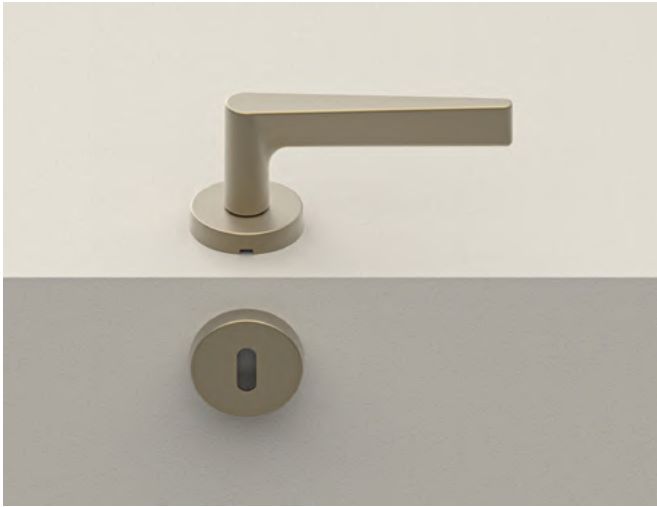

Rosettes

Fixa Round - RFT

Round rosette with a diameter of 50 mm and a height of 10 mm, with a patented fixing system entirely in metal alloy.