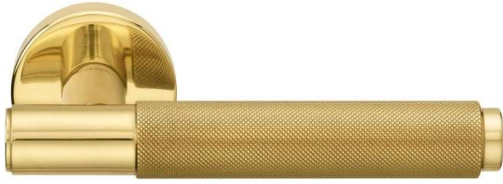

* Price WITHOUT ESCUTCHEONS

A497 | luck

Brass

PRICE LIST

Mechanism	Code	Description	PRICE LIST		per Box	per Carton
			S02 Brass Satin Matt ECOTECH® L01 Polished Brass B03 Scratched Bronze N52 Matt black ECOTECH® N16 Pearl Nickel ECOTECH®	C01 Polished Chrome		
		A497 RFXT0 Pair - rose/escutcheon, Round Fixa, Ø 50 mm	140,00 € * 133,00 €	150,00 € * 143,00 €	1	20
		A497 P09 Pair - plate Milena	140,00 €	150,00 €	1	20
		D497 ROD Single - dry keep version with Oval rose	55,00 €	65,00 €	2	40
	445	Single - Pull handle holes dist. 445mm e length 540mm	216,00 €	234,00 €		
	645	Single - Pull handle holes dist. 645mm e length 740mm	273,00 €	293,00 €		
	865	Single - Pull handle holes dist. 865mm e length 960mm	429,00 €	459,00 €		
Accessories Furniture						
		PM12 Single - knob "T" version	26,20 €	27,70 €		
		PM13 Single - knob	11,70 €	12,00 €		
	128	Single - handle holes dist.128mm e length158mm	29,40 €	31,20 €		
	160	Single - handle holes dist.160mm e length190mm	34,20 €	36,00 €		
	192	Single - handle holes dist.192mm e length222mm	41,20 €	44,10 €		
	224	Single - handle holes dist.224mm e length254mm	46,00 €	49,80 €		
	320	Single - handle holes dist.320mm e length350mm	59,40 €	65,40 €		
	500	Single - handle holes dist.500mm e length530mm	88,60 €	95,40 €		
	700	Single - handle holes dist.700mm e length730mm	130,00 €	140,20 €		

* Price WITHOUT ESCUTCHEONS

A335 | City

Brass

PRICE LIST

Mechanism	Code	Description	PRICE LIST		per Box	per Carton
			S02 Brassed Satin Matt ECOTECH® L01 Polished Brass B03 Scratched Bronze N52 Matt black ECOTECH®	C01 Polished Chrome		
	A335 RFXT0	Pair - rose/escutcheon, Round Fixa, Ø 50 mm	140,00 €	150,00 €	1	20
			* 133,00 €	* 143,00 €		
	A335 P09	Pair - plate Milena	140,00 €	150,00 €	1	20
	D335 ROD	Single - dry keep version with Oval rose	55,00 €	65,00 €	2	40
	D335 ROD	Singolo - Cremonese su placca ovale	70,00 €	75,00 €	2	40