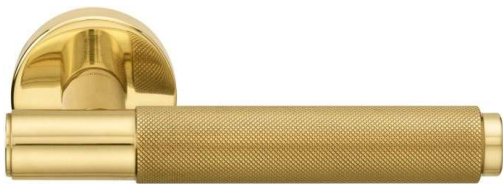

A335 | City

Zamak

PRICE LIST

Mechanism	Code	Description	PRICE LIST		per Box	per Carton
			P02 Satin PVD P05 Antrax PVD P06 Copper PVD	S02 Brassed Satin Matt ECOTECH® N52 Matt		
	A335 | RFXT0	Pair - rose/escutcheon, Round Fixa, Ø 50 mm	190,00 €	75,00 €	1	20
			* 183,00 €	* 68,00 €		
	A335 | P09	Pair - plate Milena	190,00 €	75,00 €	1	20
	D335 | ROD	Single - dry keep version with Oval rose	85,00 €	40,00 €	2	40