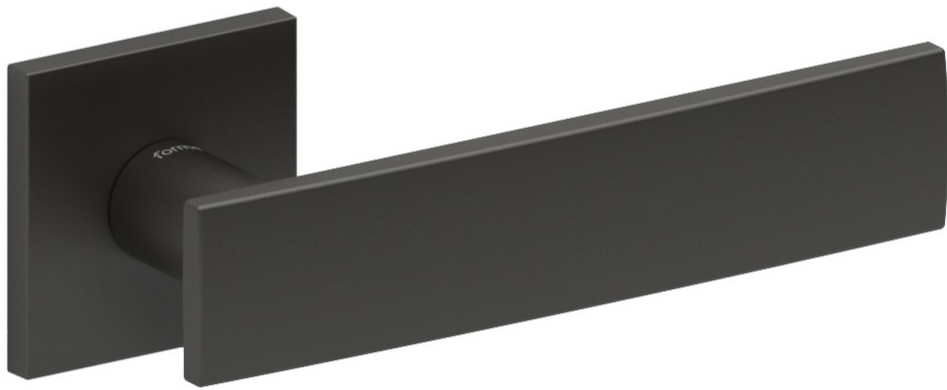

## Corona

A meeting of simple forms, where  
smooth curves merge to create a  
surprising harmony.

# Corona

design by Forme

## *Finiture*

B11  
Pearl Bronze  
*Bronzo Perla*

C02  
Satin Chrome  
*Cromo Satinato*

N52  
Matt Black  
*Nero Opaco*

S02  
Brassed Satin Matt  
*Ottonato Satinato Opaco*

Handle on round rosette  
*Maniglia su rosetta tonda*